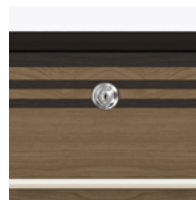

chicago

Bedside Cabinet
3 Drawers

kwalu.

Furnishing the Future™

chicago

Bedside Cabinet

3 Drawers

The Chicago Collection is sturdy and stylish in a modern or transitional setting. Easy handle and knob recognition and distinct color contrasts are made possible with a variety of custom hardware and wood-grained finishes. The contrasting finishes can be customized or alternated with aluminum inserts.

Model: CCBS30
21W 19D 30H

Features

Durable Finish

Kwalu's proprietary finish doesn't have any of the drawbacks of wood. The finish is moisture impervious, easy to clean and maintenance-free.

Drawers

Are constructed with both dowel and mechanical fasteners for additional strength. Ball bearing removable slides are fully extendable.

Aluminum Feet

Raised on rust proof aluminum feet to allow ease of cleaning beneath casegood.

Contrasting Finish

Choose from an array of dual toned contrasting finishes.

Optional Top Drawer Lock

A top drawer lock is available and is optional.